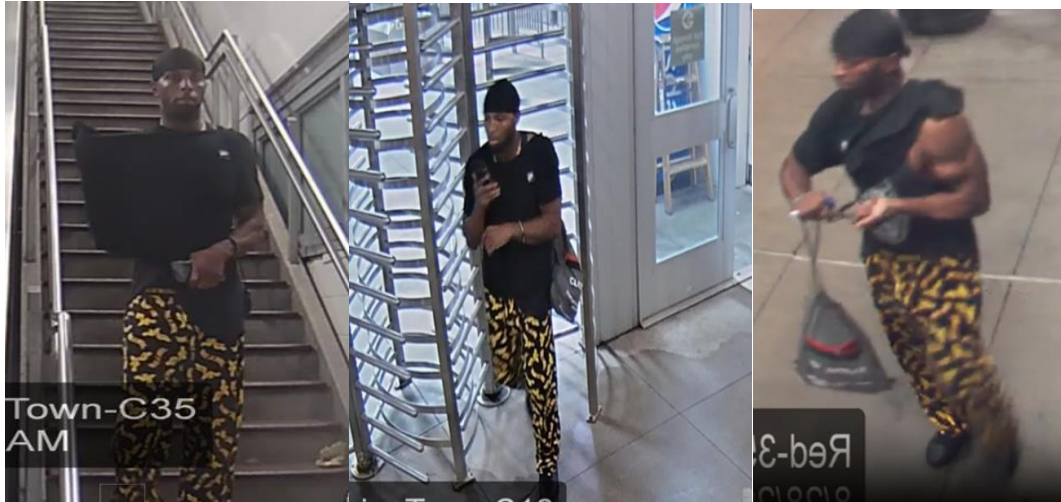

Buscando identificar por robo a mano armada Distrito 9-Línea roja de CTA-Calle 35

Estas imágenes fueron capturadas por cámaras de seguridad de CTA

Acerca de este crimen:

Los detectives de tránsito masivo buscan identificar al sujeto fotografiado en relación con un robo a mano armada que ocurrió en una plataforma de la Línea roja de CTA ubicada en la cuadra 100 de W. 35th, el 28 de agosto de 2024 aproximadamente a las 4:00 a. m. El sujeto fotografiado se acercó a un pasajero de CTA, lo golpeó en la cara y le tiró los anteojos de la cara. Luego, el sujeto fotografiado mostró una pistola y recuperó los anteojos del pasajero del suelo.

Acerca del agresor:

Hombre afroamericano, de entre 30 y 40 años, de 1,70 a 1,80 m, de 73 a 82 kg, con pañuelo negro, camiseta negra y pantalones negros con logotipos amarillos.

Qué puede hacer:

- Esté siempre atento a su entorno.
- Llame al 9-1-1 para denunciar una actividad sospechosa de inmediato.
- Nunca persiga a un agresor que se da a la fuga.
- Proporcione la información a la policía.

**Si tiene alguna información sobre este incidente, llame a la Oficina de Detectives – Transporte Público al (312)-745-4447.
Se pueden enviar denuncias anónimas a CPDTIP.com.**

Referencia: RD# JH-405116