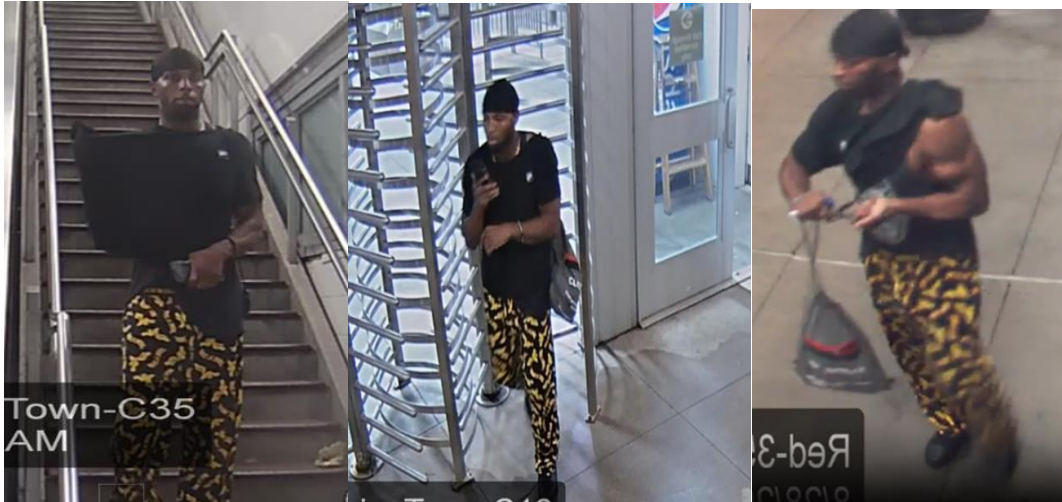

## Seeking to Identify for Armed Robbery 9<sup>th</sup> District-CTA Red Line-35th St.

These images are captured from CTA Security Cameras

### **About This Crime:**

Mass Transit Detectives are seeking to identify the pictured subject in connection with an Armed Robbery that occurred on a CTA Red Line Platform located in the 100 block of W. 35th, on August 28, 2024 at approximately 4:00 a.m. The pictured subject approached a CTA passenger, punched him in the face, and knocked his eyeglasses off his face. The pictured subject then displayed a handgun and retrieved the passenger's eyeglasses from the ground.

### **About The Offender:**

Male African American, approximately 30-40 years of age, 5'09"- 6'00", 160-180 lbs, black doo rag, black t-shirt, black pants with yellow logos

### Acerca de este crimen:

Los detectives de tránsito masivo buscan identificar al sujeto fotografiado en relación con un robo a mano armada que ocurrió en una plataforma de la Línea roja de CTA ubicada en la cuadra 100 de W. 35th, el 28 de agosto de 2024 aproximadamente a las 4:00 a. m. El sujeto fotografiado se acercó a un pasajero de CTA, lo golpeó en la cara y le tiró los anteojos de la cara. Luego, el sujeto fotografiado mostró una pistola y recuperó los anteojos del pasajero del suelo.