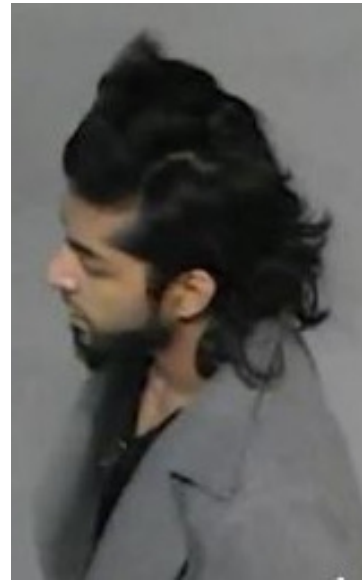

Community Assistance

2016-INF-426
February 10, 2016

Seeking to Identify

About the Incident:

Police are seeking to question the unidentified subject believed to have witnessed multiple misdemeanor incidents that took place in the vicinity of the 1400 Block of Museum Campus Drive during the month of December 2015.

About the Subject:

Sex: Male 20-30's

Height: 6'01 – 6'04

Weight: Approximately 170ilbs

Hair: Black/Long

Possible Scar/Birth Mark on Right Side of Face Facial Hair

What you can do:

- Provided the reference number of 2016-INF-426 to the tip or text hotline.