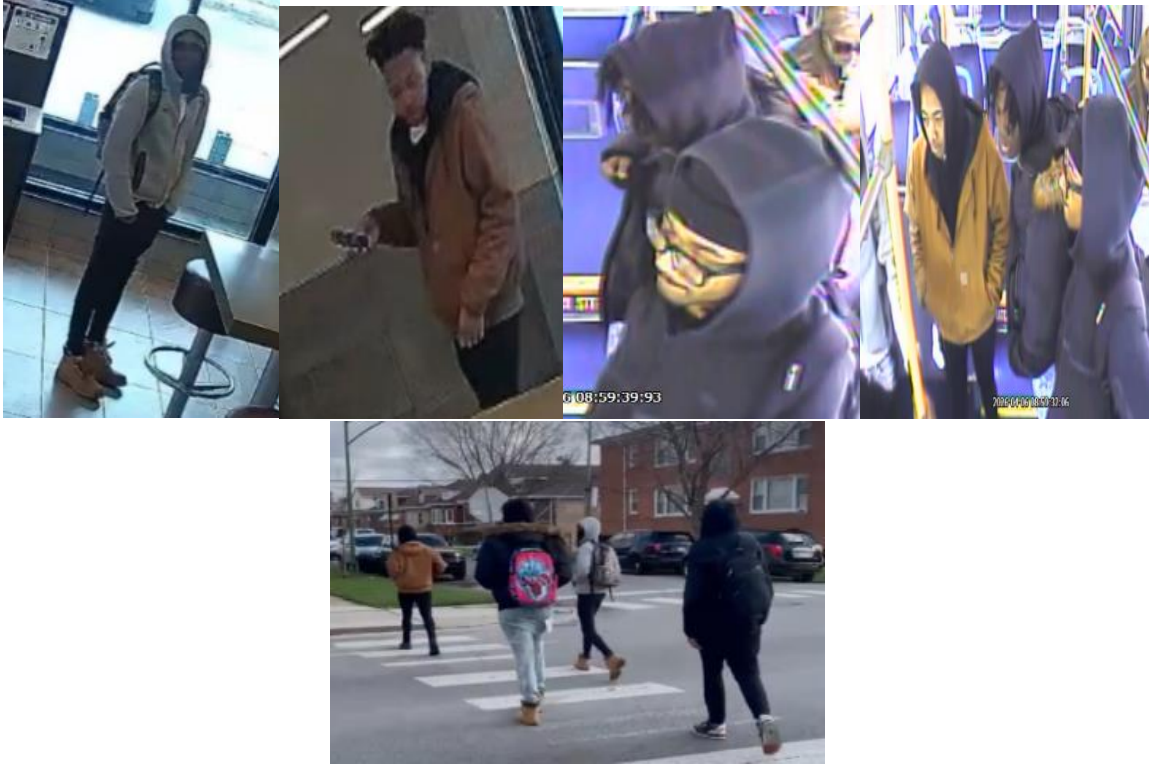

CHICAGO POLICE DEPARTMENT

COMMUNITY ALERT

SUBMIT AN ANONYMOUS TIP AT CPDTIP.COM

Alert 2026-INF-0531

JK207407

April 27, 2026

ABOUT THE CRIME – ATTEMPTED ROBBERY

This alert gives notice of a recent attempted robbery in the Belmont Central neighborhood, located within the 25th (Grand Central) District.

In the incident below, the above pictured individuals attempted to rob to a CTA passenger while on a bus.

INCIDENT DATE AND LOCATION

6300 block of W. Diversey on April 6, 2026 at 9 a.m. (**Belmont Central**)

OFFENDER DESCRIPTION

- Black male wearing a gray or light-colored hooded sweater, black jeans, and tan boots.
- Black male wearing a tan jacket with a black hooded sweater underneath.
- Black male wearing a black hooded jacket and light-colored jeans.
- Black male wearing glasses and a black hooded jacket.

6300 cuadra de W. Diversey, el 6 de abril de 2026 a las 9 a.m. (**Belmont Central**)

DESCRIPCIÓN DE LOS AGRESORES

- Hombre Afroamericano que vestía un suéter con capucha de color gris o claro, pantalones vaqueros negros y botas de color canela.
- Hombre Afroamericano que vestía una chaqueta de color canela con un suéter con capucha negro debajo.
- Hombre Afroamericano que vestía una chaqueta con capucha negra y pantalones vaqueros de color claro.
- Hombre Afroamericano que usaba gafas y vestía una chaqueta con capucha negra.