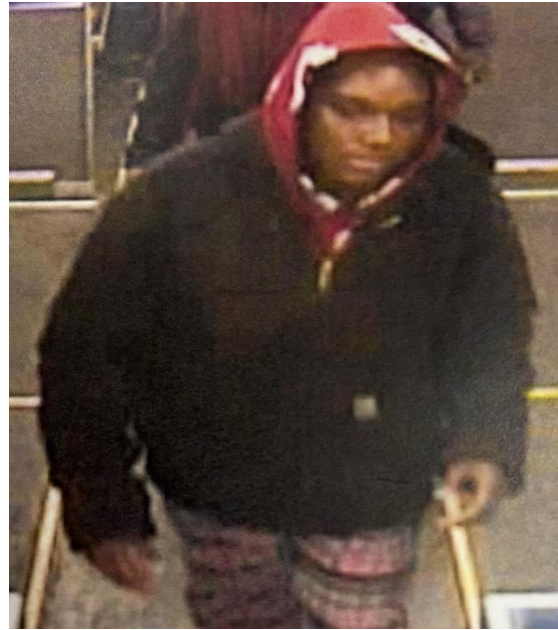

CHICAGO POLICE DEPARTMENT

COMMUNITY ALERT

SUBMIT AN ANONYMOUS TIP AT CPDTIP.COM

JK223119

April 27, 2026

ABOUT THE CRIME – AGGRAVATED ROBBERY

This alert gives notice of a recent aggravated robbery in the Fuller Park neighborhood, located within 9th (Deering) District.

In the incident below, the above pictured individuals, along with two other suspects, approached a 62-year-old female victim on a Red Line train. They then battered the victim and robbed her of her personal belongings.

INCIDENT DATE AND LOCATION

200 block of W. Garfield Blvd. on April 19, 2026 between 12:20 a.m. - 12:32 a.m. (**Fuller Park**)

WHAT YOU CAN DO

- Be aware of your surroundings and remember your location, bus/train car number, route or train line, train car number and direction of travel.
- Immediately report suspicious activity.
- If confronted by an assailant/offender, remain calm and never pursue.
- Report any distinct clothing/accessories and physical characteristics.
- Press the emergency button and alert the Transit Attendant.
- Call 911 immediately, provide detailed description of location and assailant.

En el incidente que se detalla a continuación, los individuos que aparecen en la imagen de arriba, junto con otros dos sospechosos, se acercaron a una víctima de sexo femenino de 62 años a bordo de un tren de la Línea Roja. Posteriormente, agredieron físicamente a la víctima y le robaron sus pertenencias personales.