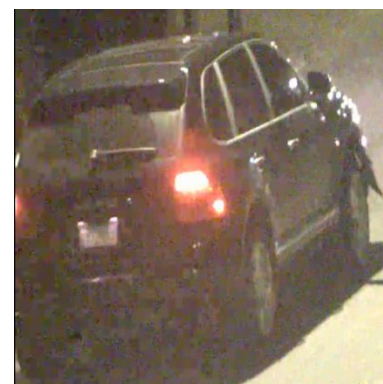

CHICAGO POLICE DEPARTMENT

COMMUNITY ALERT

SUBMIT AN ANONYMOUS TIP AT CPDTIP.COM

Alert 608-25-004

JJ196048

April 7, 2025

(Actual Picture of Wanted Vehicle)

ABOUT THE CRIME – HIT & RUN

This alert gives notice of a recent hit-and-run traffic crash with serious personal injury in the Edgewater neighborhood within the 20th (Lincoln) District.

In the incident below a 57-year-old male bicyclist was traveling northbound across the intersection when he was struck by a westbound vehicle traveling that ran the stop sign.

INCIDENT DATES AND LOCATIONS

100 block of W. Thorndale on March 26, 2025 at 9:39 p.m. (**Edgewater**)

ABOUT THE VEHICLE

The vehicle is a dark (possibly black) 2008-2011 Porsche Cayenne. The vehicle would have sustained damage to the front bumper and grill due to the traffic crash. The Porsche was last seen traveling westbound on W. Thornton Avenue before making a left-hand turn to travel southbound on N. Winthrop Avenue.

Esta alerta informa sobre un reciente accidente de tránsito con fuga que causó lesiones personales graves en el vecindario de Edgewater, dentro del Distrito 20 (Lincoln).

En el incidente a continuación, un ciclista de 57 años circulaba hacia el norte por la intersección cuando fue atropellado por un vehículo que circulaba hacia el oeste y se saltó la señal de alto.